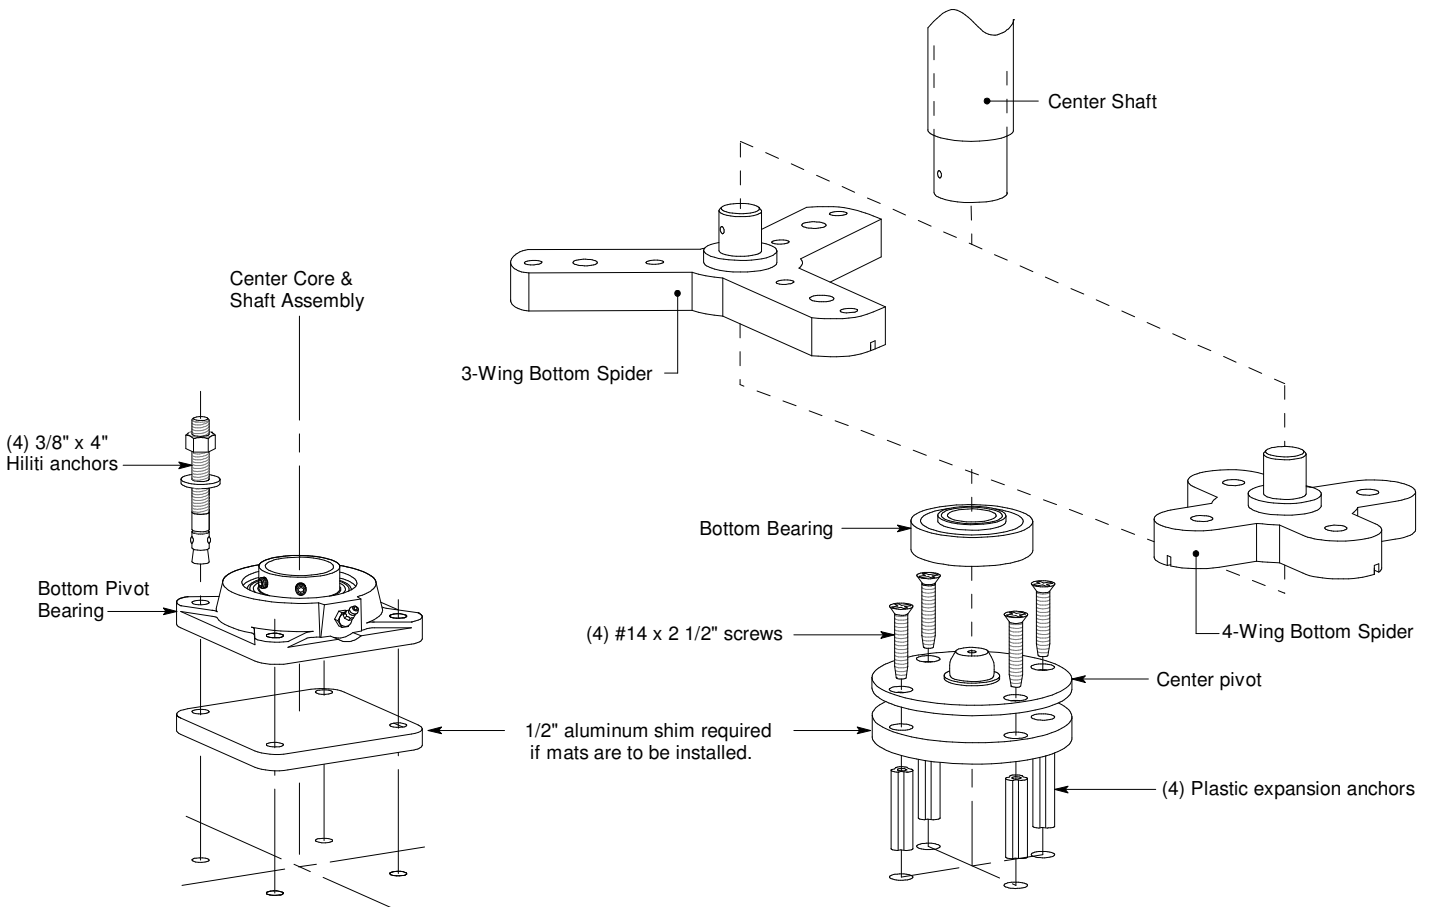

Typical Floor Attachments

F1.1
 Jan 15

Door unit is surface mounted to finish floor (floor not to exceed 1/4" out of level).
 Unit is free-standing with no additional support required.

Drum / Enclosure Attachment

Center Bearing for Grand® Automatic Units

Center Bearing for Manual, Automatic & Security Units