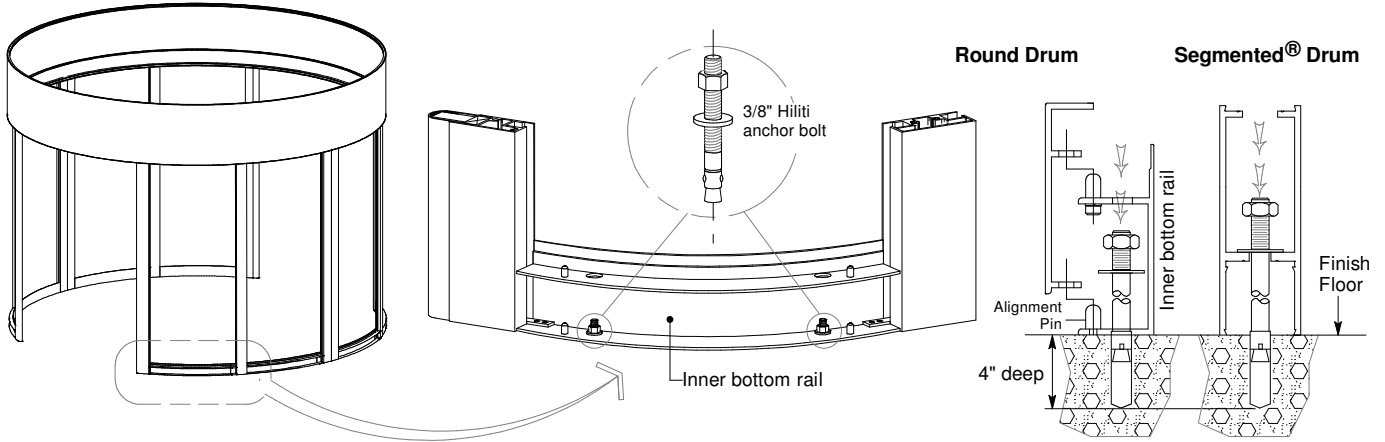

Typical Floor Attachments

F1.1
 Jan 15

Door unit is surface mounted to finish floor (floor not to exceed 1/4" out of level).
 Unit is free-standing with no additional support required.

Drum / Enclosure Attachment

Center Bearing for Grand® Automatic Units

Center Bearing for Manual, Automatic & Security Units