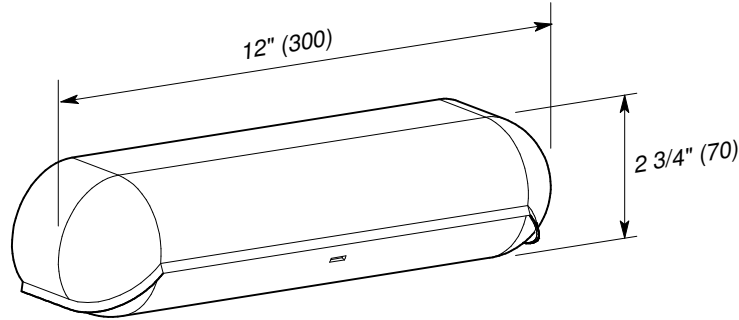

C1238 Overhead Mounted Motion Sensor

- Detection Method: Active infrared reflection
- Width and depth are individually adjustable

C1260-1 Push Plate Switch

6 1/4" (159) dia. brushed stainless steel push plate with momentary contact switch. Assembly is wall mounted to standard 4" x 4" x 1 1/2" junction box (not included).