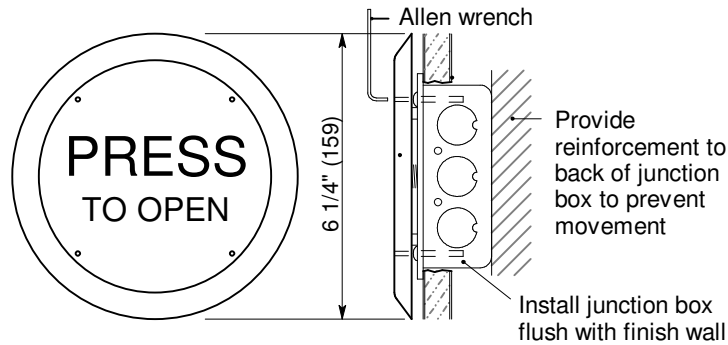

Typical Activation

C1.1

Sept 16

Typical activation mounted on interior and exterior door of opening for operation in each direction. Door closes after time delay expires. All devices are 24VAC, class II circuit.

C1238 Overhead Mounted Motion Sensor

- Detection Method: Active infrared reflection
- Width and depth are individually adjustable

C1260-1 Push Plate Switch

6 1/4" (159) dia. brushed stainless steel push plate with momentary contact switch. Assembly is wall mounted to standard 4" x 4" x 1 1/2" junction box (not included).