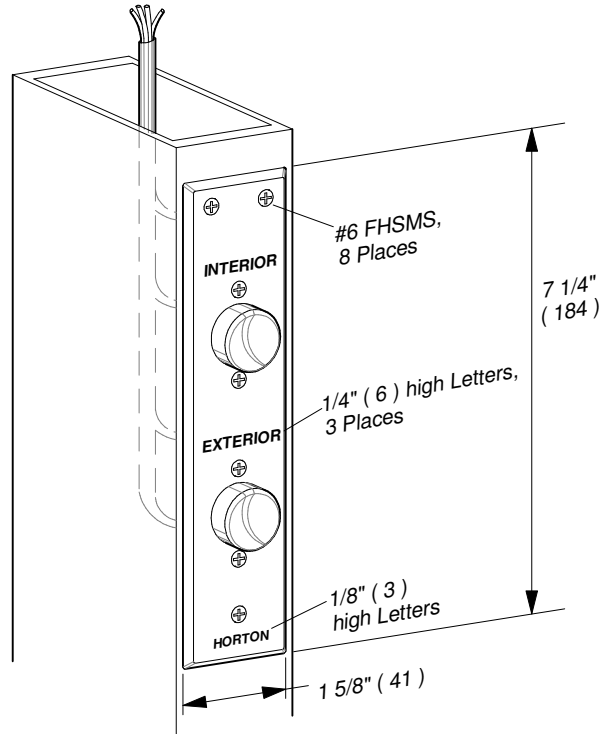

Typical Security Push Button

D1.3

Oct 16

Pushbutton Factory Wired
 and Mounted to Jamb

Product Description- C519 Security Push Button

A two button actuating switch that synchronizes the two interlocking single slide panels of the window such that only one is allowed to be open at any given time. Each of the buttons are internally wired to relay modules that provide "latching" operation of the window's activation system, i.e., the buttons must be pressed once to open, then pressed again to close.