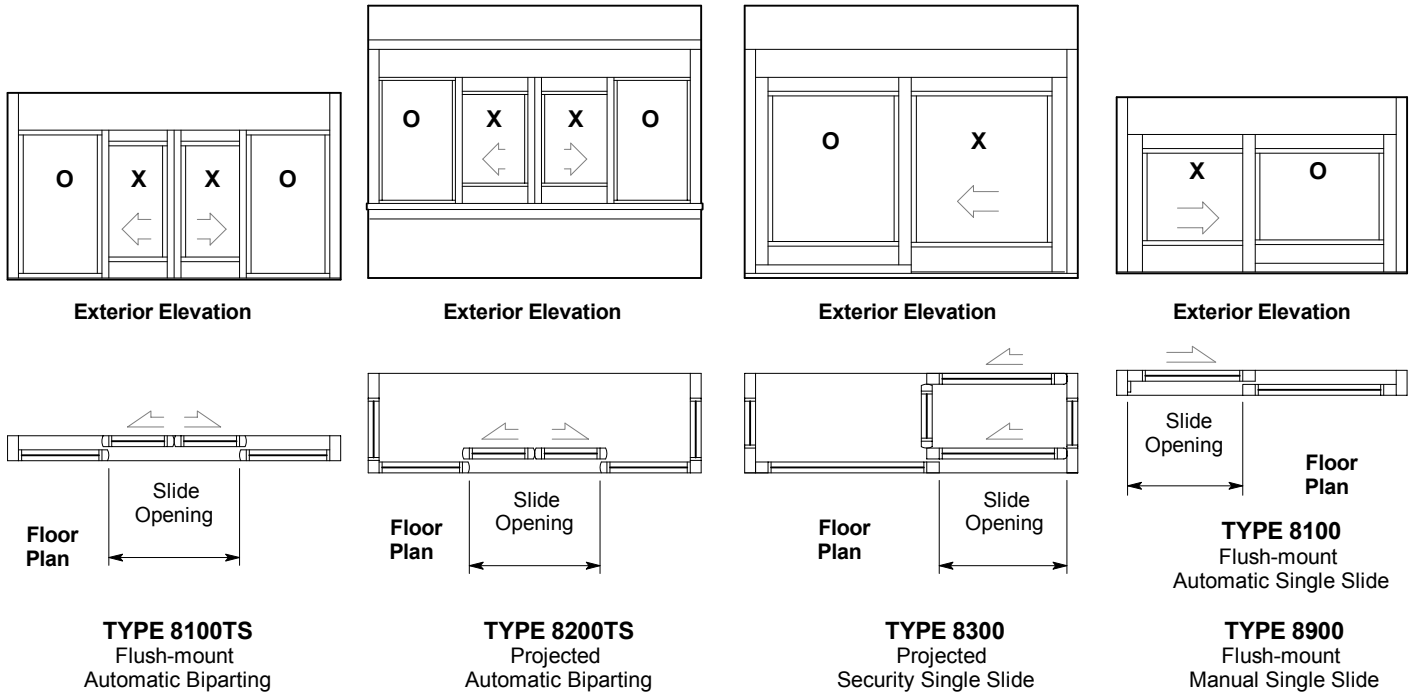

## DRIVE-THRU SERVICE WINDOWS

### Standard Packages

Window Unit Type	Standard Unit Size		Slide Opening	Other
	Width	Height		
<b>8100</b> O-X or X-O	48" (1219)	30" (762)	18 1/2" (470)	1" (25) insulated glass or 1/4" (6) prep without glass
	48" (1219)	36" (914)	18 1/2" (470)	
	48" (1219)	48" (1219)	18 1/2" (470)	
	47 1/2" (1207)	44" (1118)	18" (457)	
	45 1/2" (1156)	38" (965)	16" (406)	
	50" (1270)	38" (965)	20 1/2" (521)	
<b>8100TS</b> O-X-X-O	53 1/2" (1359)	38" (965)	21" (533)	thin stile panels, 1/4" (6) tempered glass
<b>8200TS</b> O-X-X-O	53 1/2" (1359)	38" (965)	21" (533)	thin stile panels, 1/4" (6) tempered glass, 1/4" (6) glass canopy stainless steel counter & metal apron
<b>8300</b> O-X/O-X or X-O/X-O	50 1/4" (1276)	45 5/8" (1158)	21" (533)	synchronized interlocking slide panels, 1/4" (6) tempered glass in projected panels, 1" (25) insulated glass in front panels, metal canopy & stainless steel counter
<b>8900</b> O-X or X-O	( Same as Type 8100 )			recessed pull, 1" (25) insulated glass or 1/4" (6) prep without glass