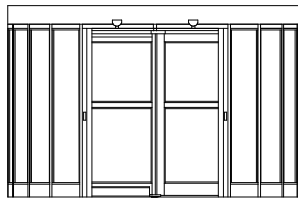

General Information - Door Types & Configurations
 1-Way and 2-Way Security

F8.0
 Jan 15

Standard Packages

ControlFlow® 1-Way Security Series 9100

Nominal Inside Diameter
 8'-0" (2438) thru 10'-0" (3048)

Segmented® Drum

Round Drum

12" (305)
 Canopy

7'-0" (1830)
 Ceiling Height

ControlFlow® 1-Way Airport Security with Object Detection Series 9100AP

Nominal Outside Diameter
 12'-0" (3658)

Segmented® Drum

Round Drum

12" (305)
 Canopy

7'-0" (1830)
 Ceiling Height

ControlFlow® 2-Way Card Access Security Series 9200

Nominal Inside Diameter
 6'-0" (1830) thru 7'-0" (2134)

12" (305)
 Canopy

7'-0" (1830)
 Ceiling Height

Segmented® Drum

Round Drum