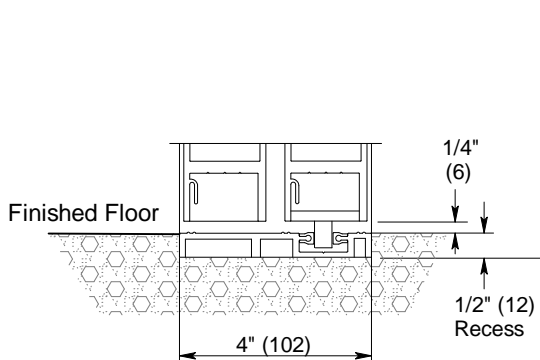

Low-Profile Header with Transom

6" Profiler™ Header with Transom

Recessed Bottom Guide for Type 310

Note: Unit Height on recessed units measured from bottom of recess.

Recessed Bottom Guide for Type 310T Telescoping Unit