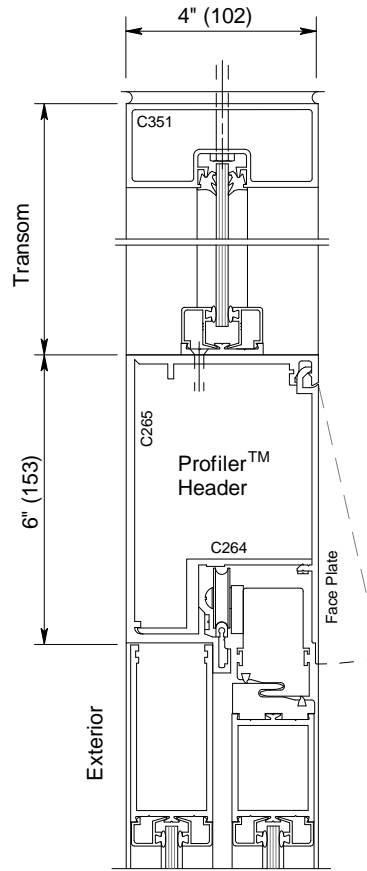

Low-Profile Header with Transom

6" Profiler™ Header with Transom

Recessed Bottom Guide for Type 310

Note: Unit Height on recessed units measured from bottom of recess.

Recessed Bottom Guide for Type 310T Telescoping Unit