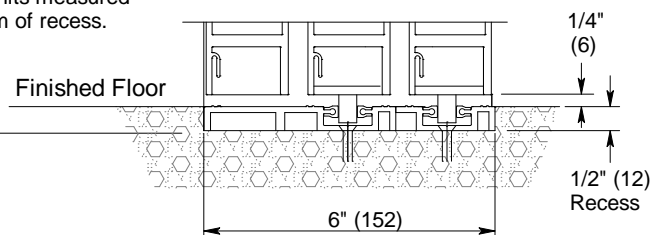

Low-Profile Header with Transom

6" Profiler™ Header with Transom

Recessed Bottom Guide for Type 310

Note: Unit Height on recessed units measured from bottom of recess.

Recessed Bottom Guide for Type 310T Telescoping Unit