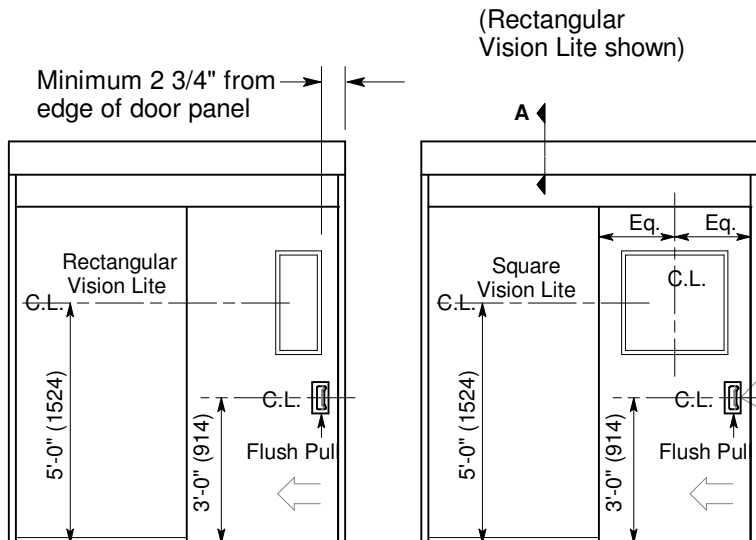

Optional Vision Lite, Hood
& Standard Pull Handle

C3.0

Sept 16

Section 'A' - Stainless Steel Hood

Typical Vertical Section

HD-Slide Industrial Flush Steel Door with Hood & Vision Lite

C6055 Stainless Steel Flush Pull