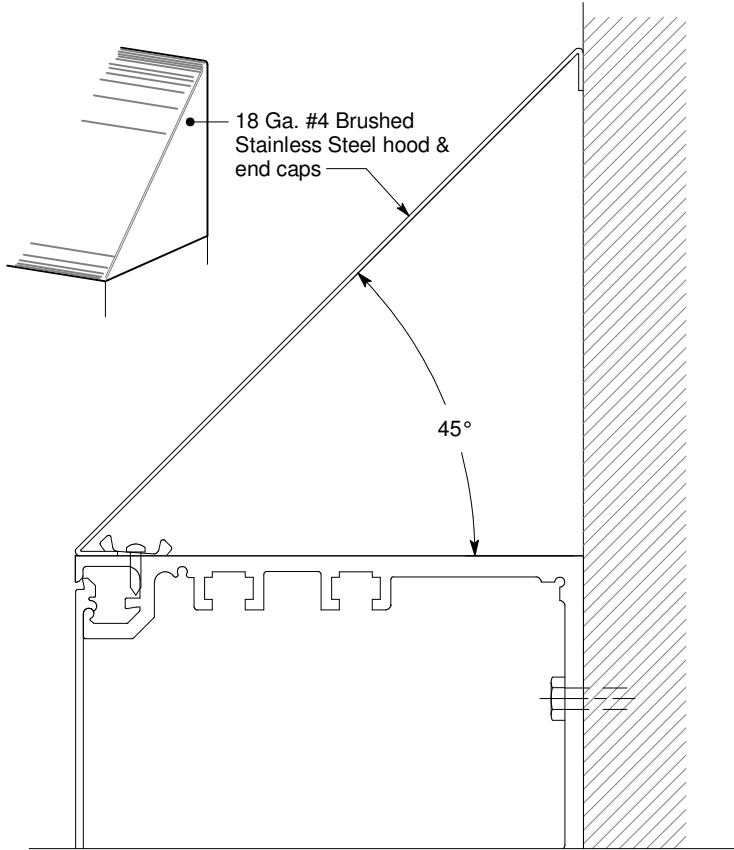

Optional Vision Lite, Hood
& Standard Pull Handle

C3.0

Sept 16

Section 'A' - Stainless Steel Hood

Typical Vertical Section

HD-Slide Industrial Flush Steel Door with Hood & Vision Lite

C6055 Stainless Steel Flush Pull