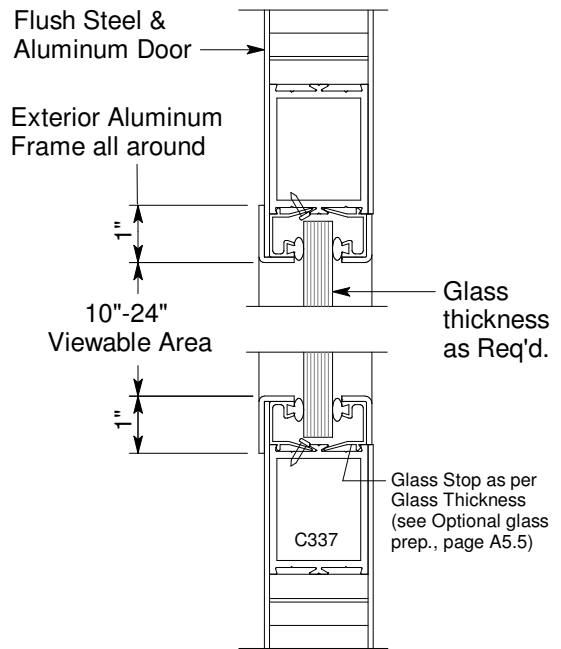

Optional Vision Lite, Hood
& Standard Pull Handle

C3.0

Sept 16

Section 'A' - Stainless Steel Hood

Typical Vertical Section

HD-Slide Industrial Flush Steel Door with Hood & Vision Lite

C6055 Stainless Steel Flush Pull