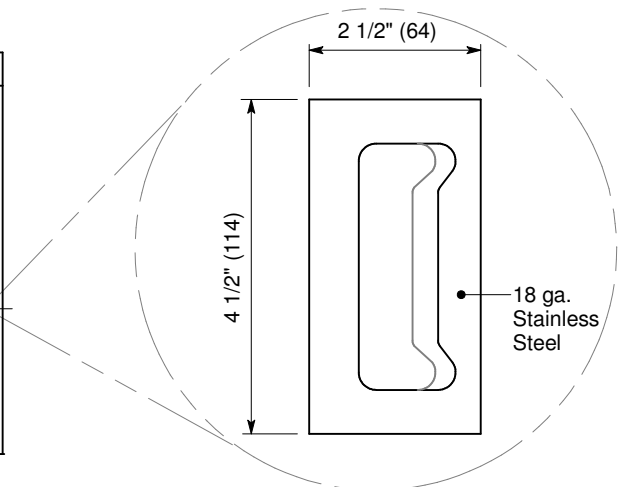

Optional Vision Lite, Hood
& Standard Pull Handle

C3.0

Sept 16

Section 'A' - Stainless Steel Hood

Typical Vertical Section

HD-Slide Industrial Flush Steel Door with Hood & Vision Lite

C6055 Stainless Steel Flush Pull