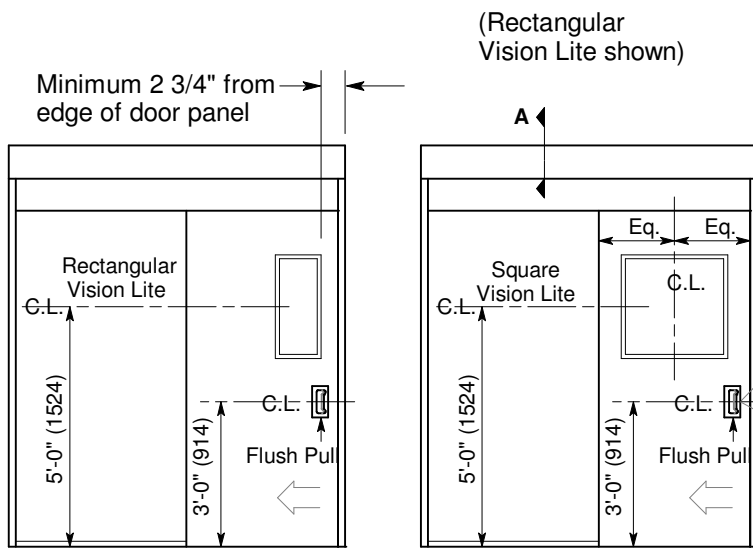

Optional Vision Lite, Hood
 & Standard Pull Handle

C8.0

Sept 16

Section 'A' - Stainless Steel Hood

Typical Vertical Section

HD-Slide Industrial Flush Steel Door with Hood & Vision Lite

C6055 Stainless Steel Flush Pull