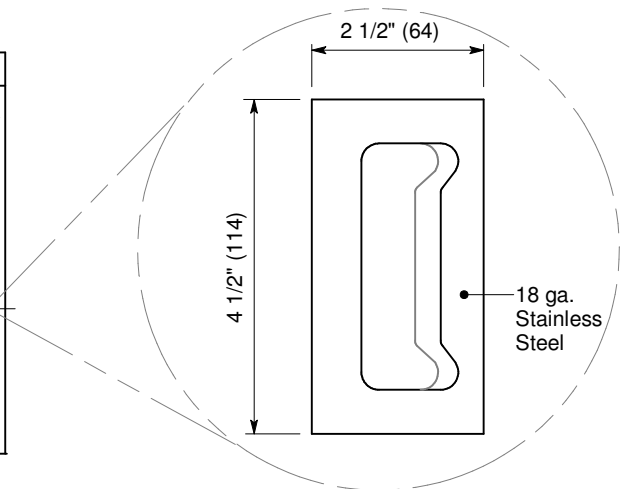

Optional Vision Lite, Hood
 & Standard Pull Handle

C8.0

Sept 16

Section 'A' - Stainless Steel Hood

Typical Vertical Section

HD-Slide Industrial Flush Steel Door with Hood & Vision Lite

C6055 Stainless Steel Flush Pull