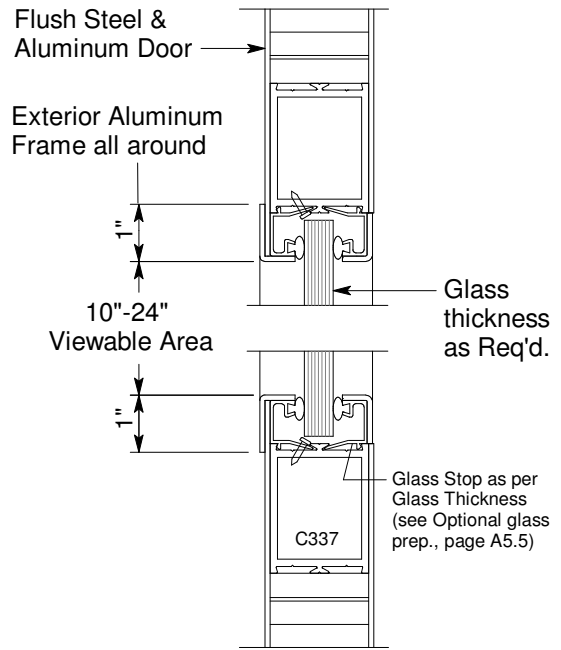

Optional Vision Lite, Hood
 & Standard Pull Handle

C8.0

Sept 16

Section 'A' - Stainless Steel Hood

Typical Vertical Section

HD-Slide Industrial Flush Steel Door with Hood & Vision Lite

C6055 Stainless Steel Flush Pull