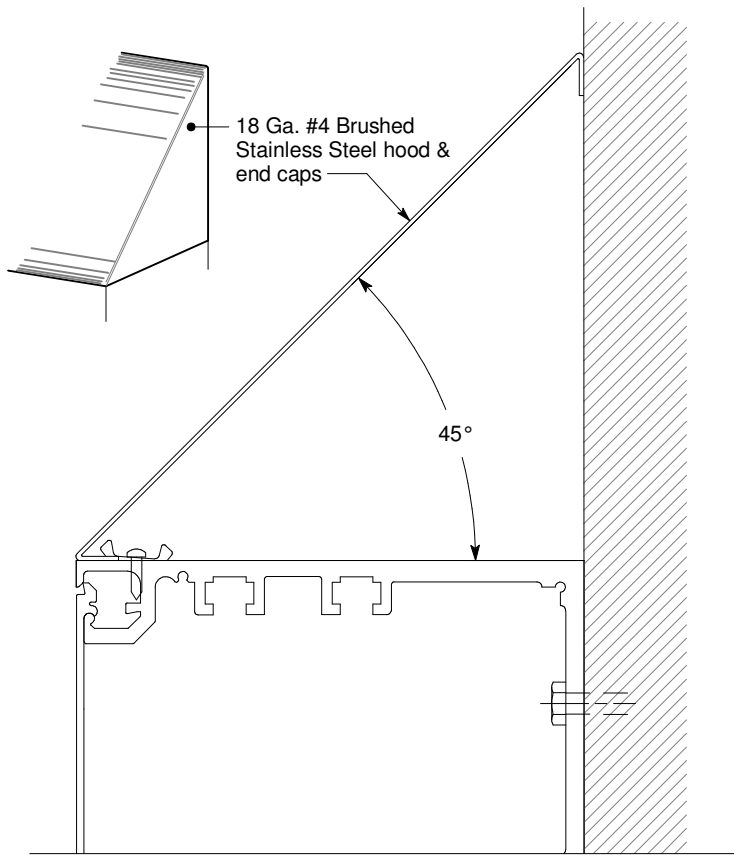

Optional Vision Lite, Hood
 & Standard Pull Handle

C8.0

Sept 16

Section 'A' - Stainless Steel Hood

Typical Vertical Section

HD-Slide Industrial Flush Steel Door with Hood & Vision Lite

C6055 Stainless Steel Flush Pull