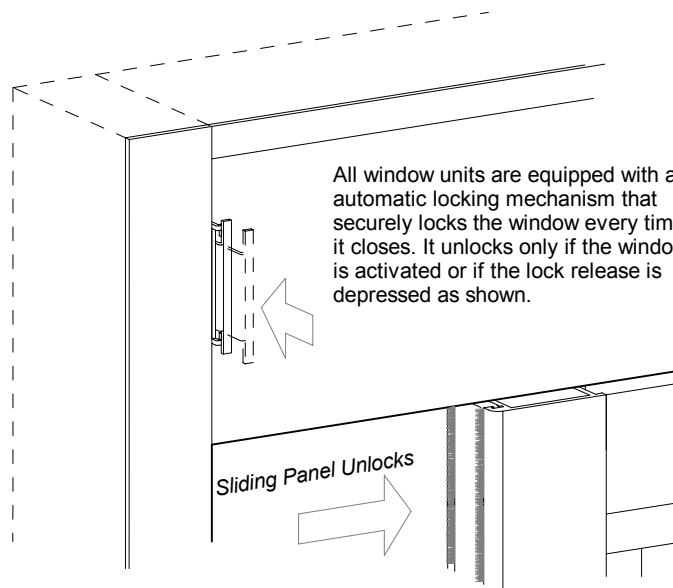

Typical Manual Locks, Autolock and Recessed Pull

D3.0

Jan 08

Lock for Single Slide

Lock for Bipart

Manual Locks - Exploded Views

AUTOLOCK - MANUAL LOCK RELEASE

Recessed Pull and Latch Release both located on interior side of C365 strike rail