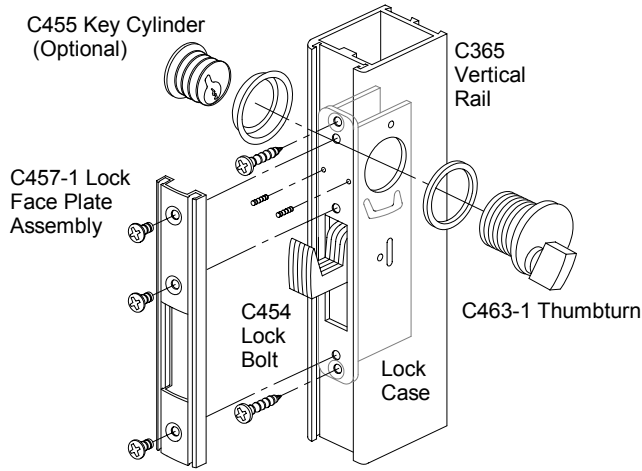

Typical Manual Locks, Autolock and Recessed Pull

D3.0

Jan 08

Lock for Single Slide

Lock for Bipart

Manual Locks - Exploded Views

AUTOLOCK - MANUAL LOCK RELEASE

Recessed Pull and Latch Release both located on interior side of C365 strike rail

RECESSED PULL
 For Manual Unit
 Type 8900 Only