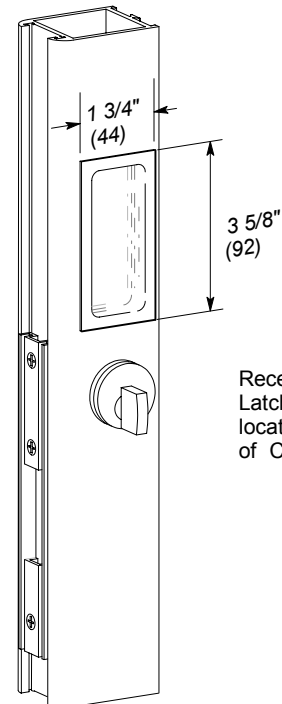

Typical Manual Locks, Autolock and Recessed Pull

D3.0

Jan 08

Lock for Single Slide

Lock for Bipart

Manual Locks - Exploded Views

AUTOLOCK - MANUAL LOCK RELEASE

Recessed Pull and Latch Release both located on interior side of C365 strike rail

RECESSED PULL
 For Manual Unit
 Type 8900 Only