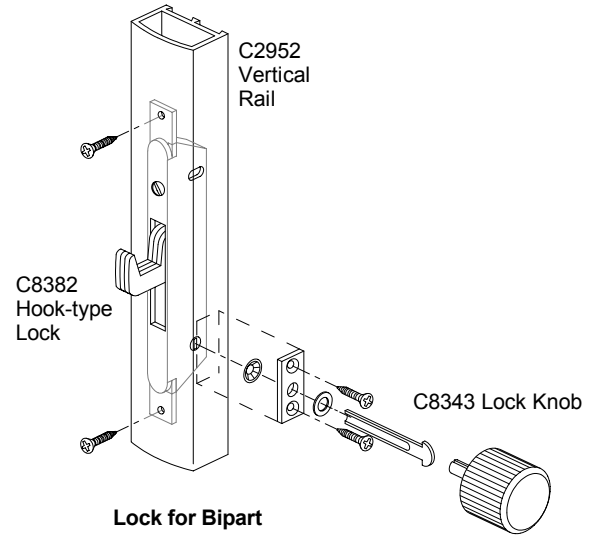

Typical Manual Locks, Autolock and Recessed Pull

D3.0

Jan 08

Lock for Single Slide

Lock for Bipart

Manual Locks - Exploded Views

AUTOLOCK - MANUAL LOCK RELEASE

Recessed Pull and Latch Release both located on interior side of C365 strike rail

RECESSED PULL
 For Manual Unit
 Type 8900 Only