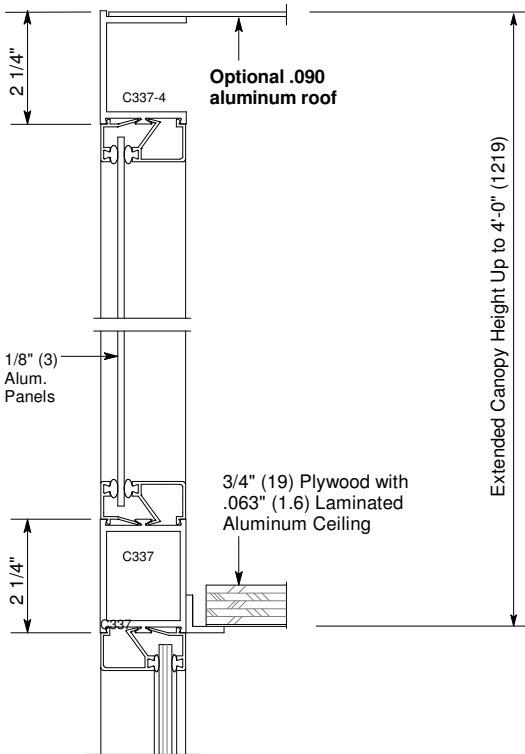

Optional Extended Canopy - Round and Segmented®
 Optional Roof

F3.3
 Jan 15

Extended Segmented Canopy

Note:
 Canopy Outside Diameter =
 Nominal O.D. + 1/2" (13).

Continuous C1415 "J" Rail
 required on round extended
 canopies, top & bottom.

Extended Round Canopy

3-Wing Segmented - Center Connected

4-Wing Segmented - Center Connected

3-Wing & 4-Wing Round - Center Connected