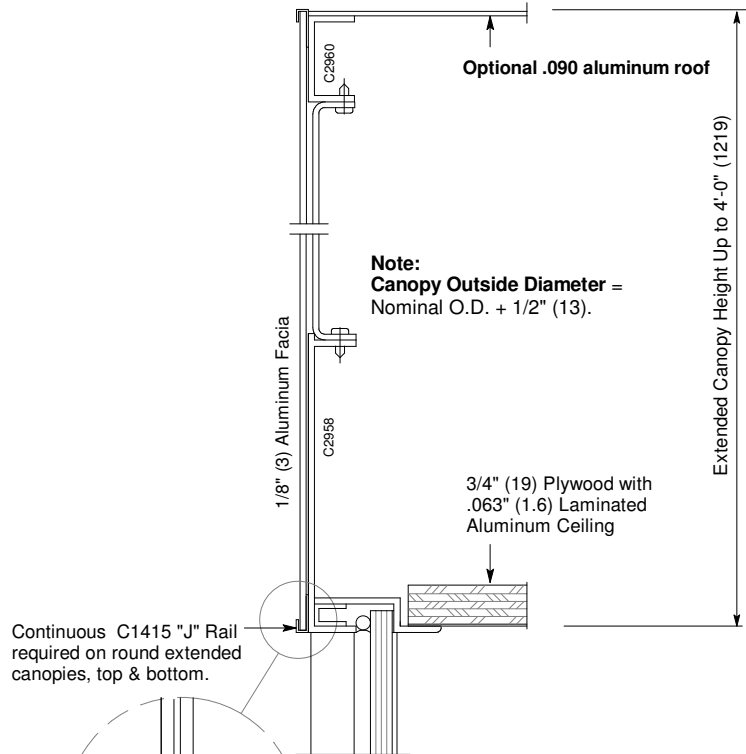

Optional Extended Canopy - Round and Segmented®
 Optional Roof

F3.3
 Jan 15

Extended Segmented Canopy

Note:
 Canopy Outside Diameter =
 Nominal O.D. + 1/2" (13).

Continuous C1415 "J" Rail
 required on round extended
 canopies, top & bottom.

Extended Round Canopy

3-Wing Segmented - Center Connected

4-Wing Segmented - Center Connected

3-Wing & 4-Wing Round - Center Connected