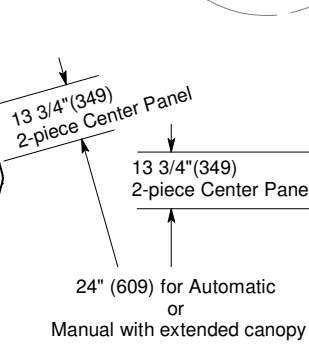

Optional Extended Canopy - Round and Segmented®
 Optional Roof

F3.3
 Jan 15

Extended Segmented Canopy

Note:
 Canopy Outside Diameter =
 Nominal O.D. + 1/2" (13).

Continuous C1415 "J" Rail
 required on round extended
 canopies, top & bottom.

Extended Round Canopy

3-Wing Segmented - Center Connected

4-Wing Segmented - Center Connected

3-Wing & 4-Wing Round - Center Connected