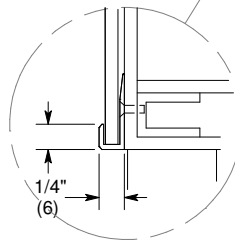

Optional Extended Canopy - Round and Segmented®
 Optional Roof

F3.3
 Jan 15

Extended Segmented Canopy

Note:
 Canopy Outside Diameter =
 Nominal O.D. + 1/2" (13).

Continuous C1415 "J" Rail
 required on round extended
 canopies, top & bottom.

Extended Round Canopy

3-Wing Segmented - Center Connected

4-Wing Segmented - Center Connected

3-Wing & 4-Wing Round - Center Connected