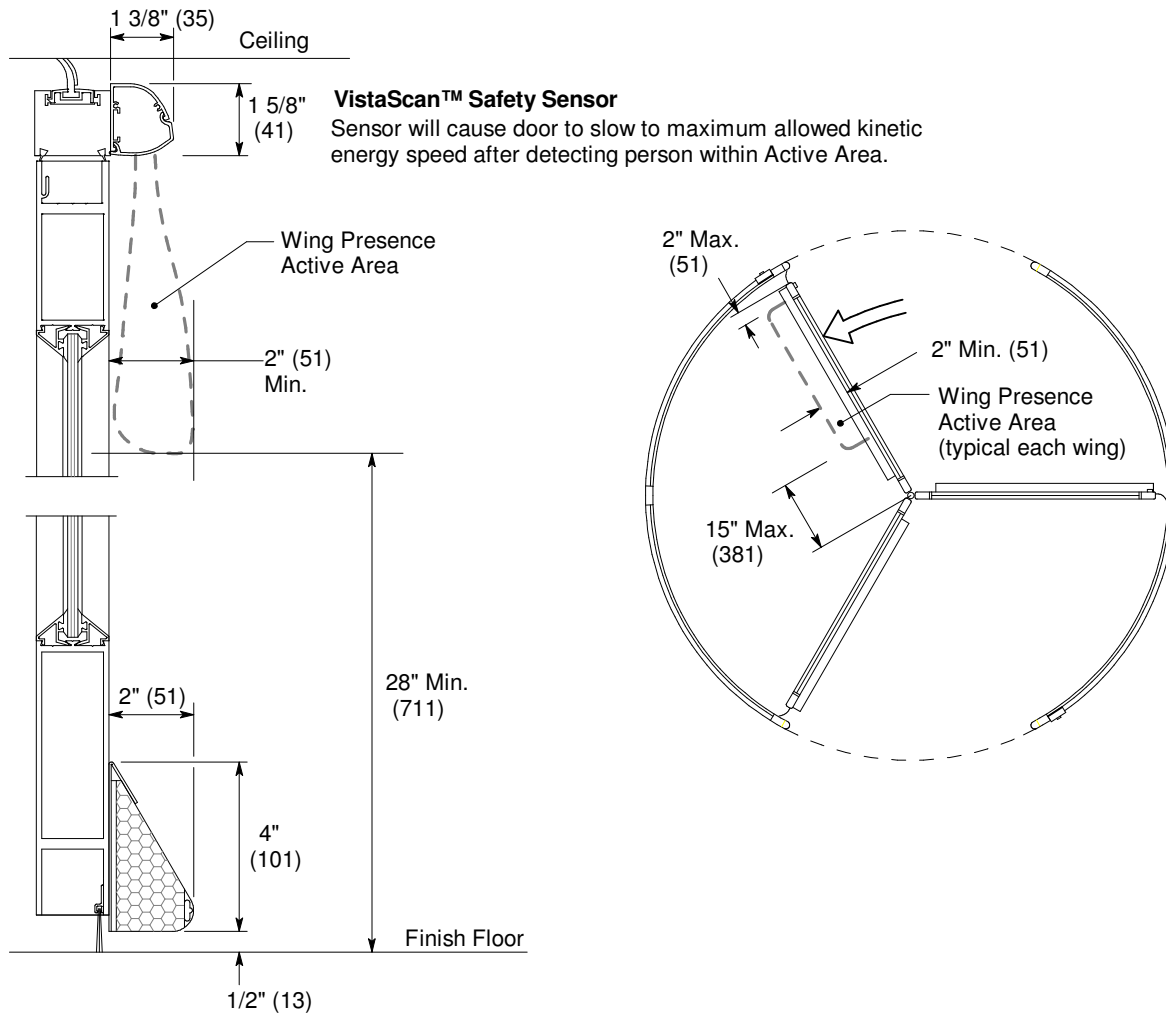

# SPECIFICATION DETAILS

## REVOLVING DOOR ENTRANCES

VistaScan™ and ToeGuard™  
 for Automatic and 1-Way Security Doors

F3.8  
 Jan 15

### ToeGuard™ Safety Switch

Cushioned contact switch sensor is mounted at wing bottom rail and is active in the rotating path of the wing. Contact switch requires no more than 10 lbf. (54N.) pressure to activate and send signal to stop rotating door.