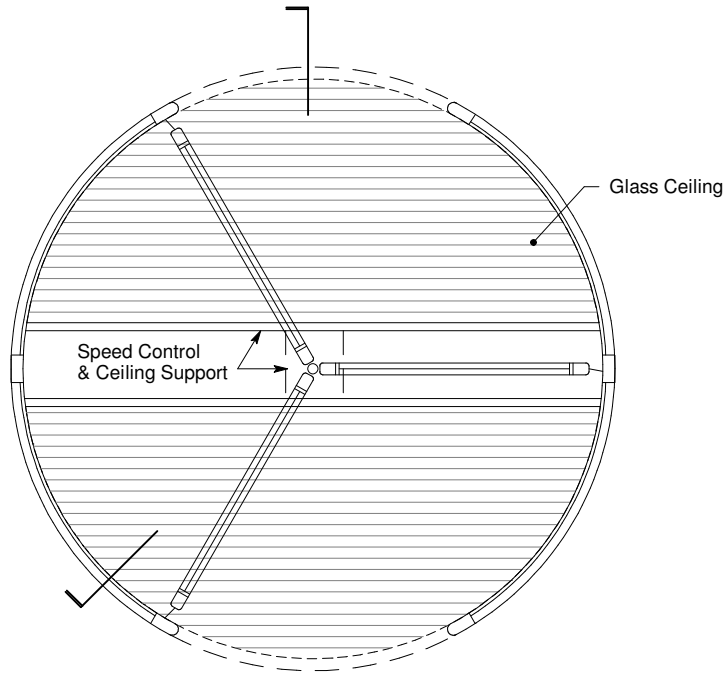

Optional Glass Ceiling on Round Manual Door

F3.9
Nov 17

Plan View