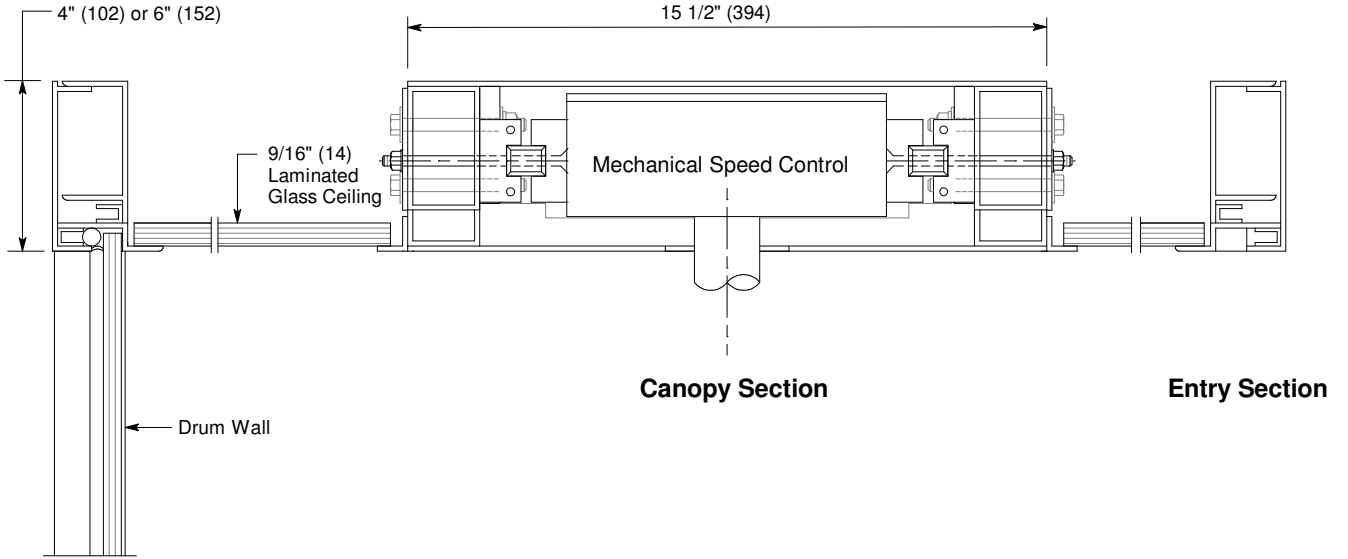

Optional Glass Ceiling on Round Manual Door

F3.9
Nov 17

Plan View