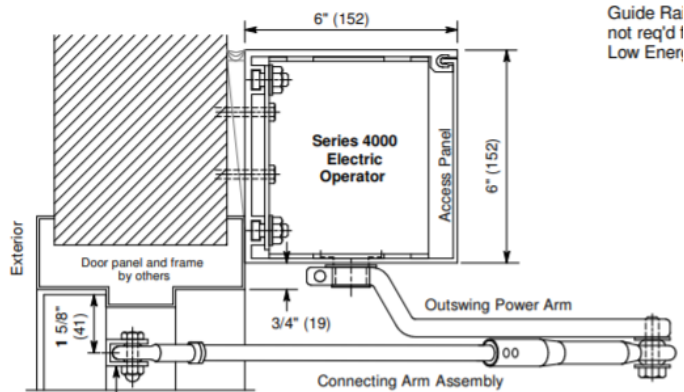

Series 4000/7000 Visible Door Arms: 4 options

Standard Outswing
(power arm & linkage)

Standard Inswing
(power arm & linkage)

Parallel Outswing
(power arm & slide track)

Parallel Inswing
(power arm & slide track)