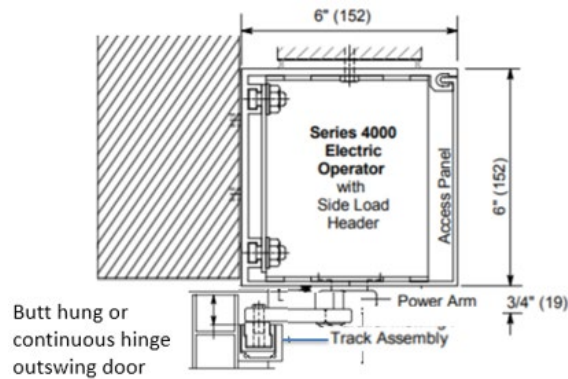

Series 4000/7000 Visible Door Arms: 4 options

Standard Outswing
(power arm & linkage)

Standard Inswing
(power arm & linkage)

Parallel Outswing
(power arm & slide track)

Parallel Inswing
(power arm & slide track)