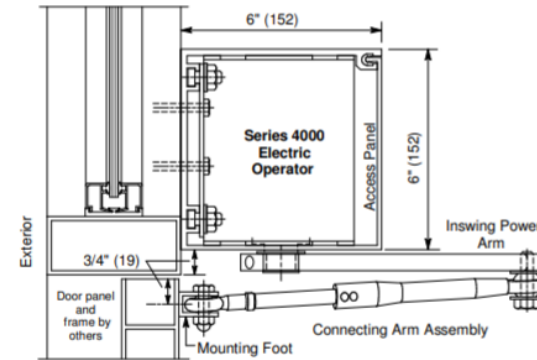

Series 4000/7000 Visible Door Arms: 4 options

Standard Outswing
(power arm & linkage)

Standard Inswing
(power arm & linkage)

Parallel Outswing
(power arm & slide track)

Parallel Inswing
(power arm & slide track)